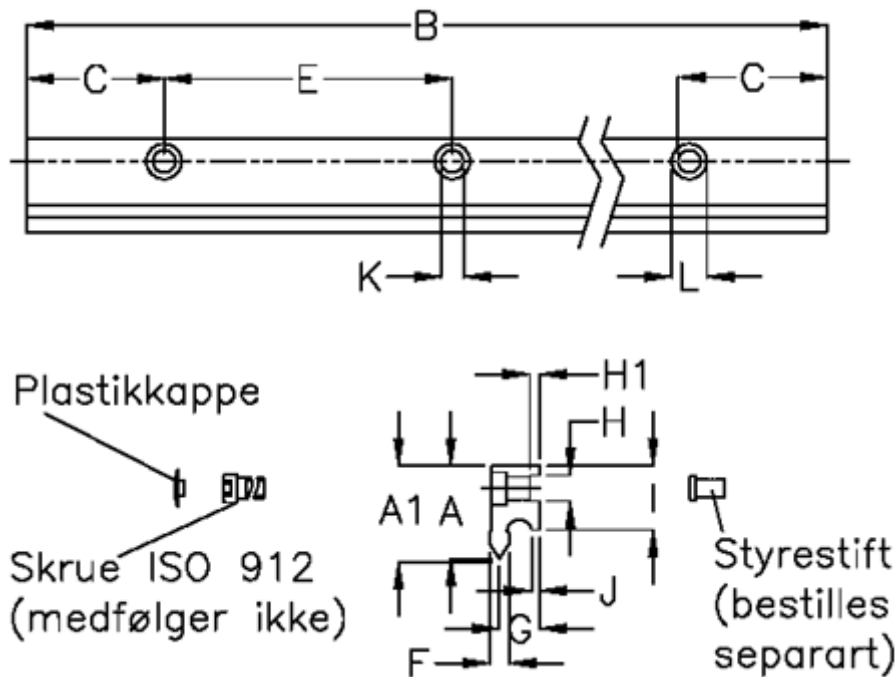

Article number: 05712545216

Description: Hepco GV3 slide NM E L5216 P3  
with counterbored holes

## Measures

A	= 29	G	= 12.7	Weight kg/1000 = 2.60
A1	= 29.89	H	= 8	
B	= 5216	H1	= 3.0	
C	= 43.0	I	= 20.40	
E	= 90	J	= 2.30	
F	= 6.42	K	= 7.0	
For bearing	= J34	L	= 11 x 6.1	
For guide pin	= SDP8	Precision type	= P3	